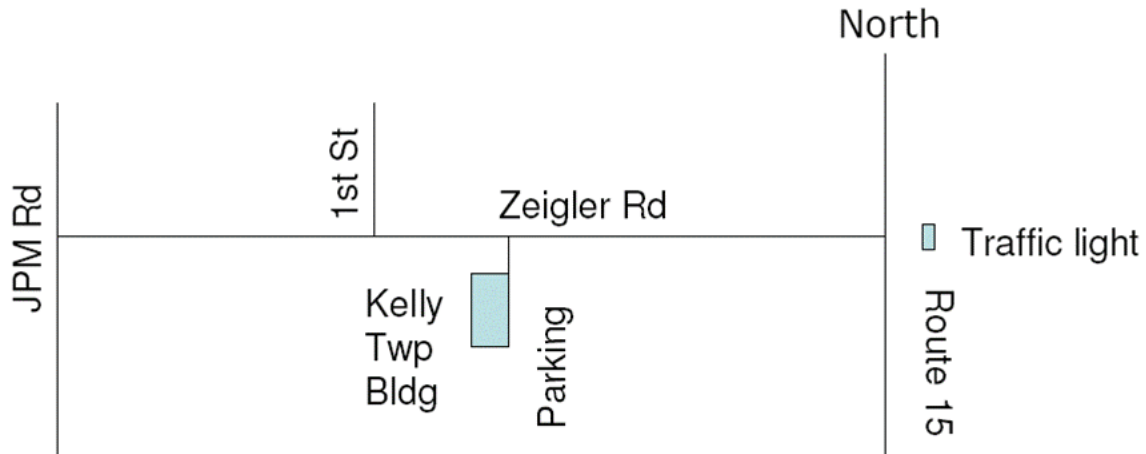

## Seven Mountains Audubon New Programs Location

Kelly Township Building  
551 Zeigler Rd  
Lewisburg, PA

Zeigler Road is 1st Light past Sheetz Gas Station  
near the Wal-Mart plaza

### **Meeting Place for First Saturday Field Trips**

All trips **depart 7:30 AM** in Lewisburg at the CVS  
side parking lot on SR 192, just west of US 15